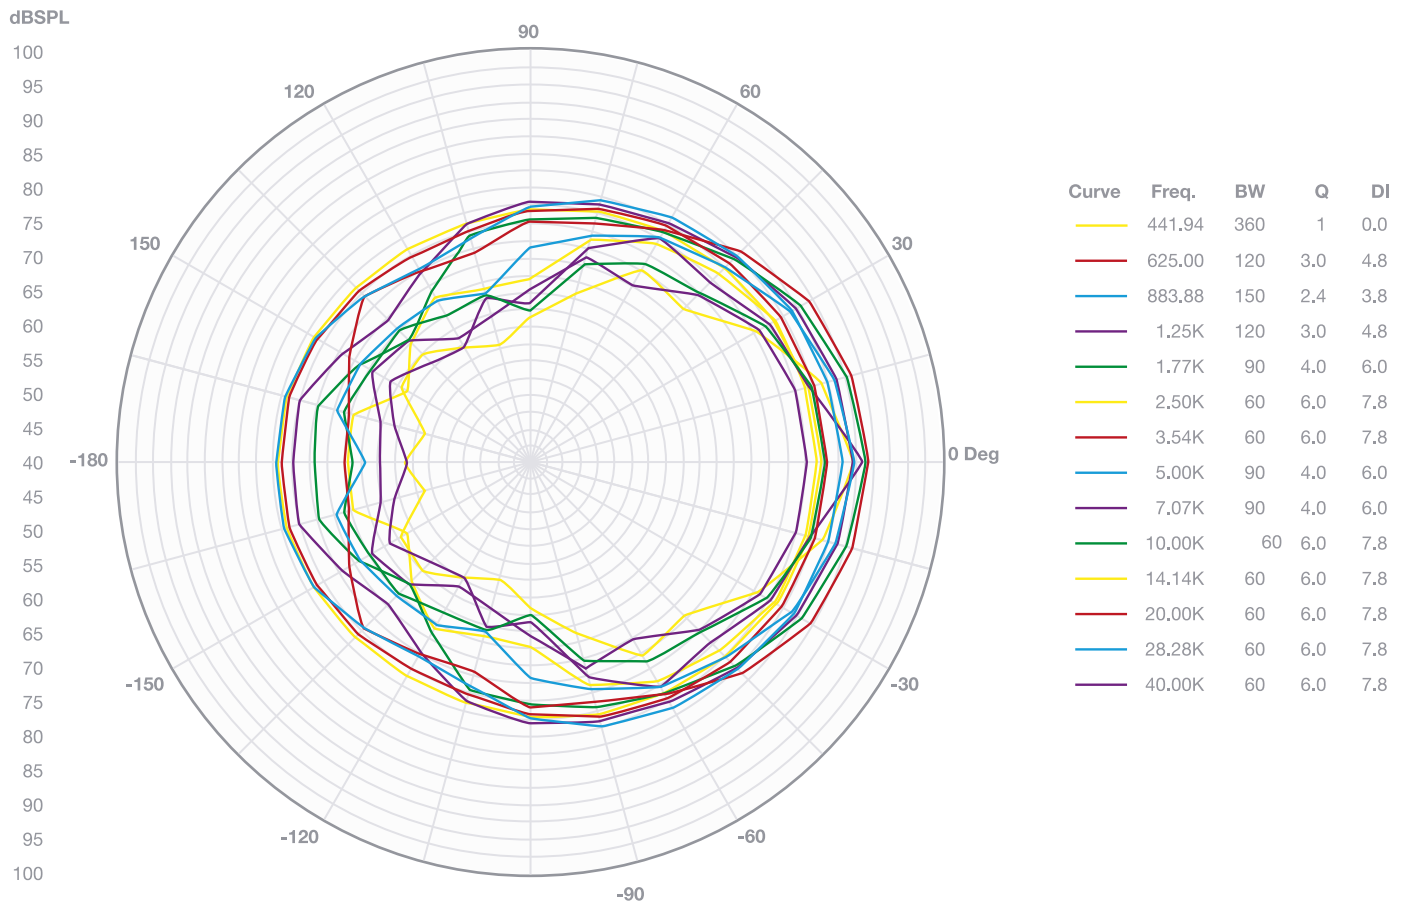

●  Impedance vs Frequency

●  SPL vs Frequency

+ Info
<https://fonestar.com/SONORA-5N>

SPL vs Angle

+ Info
<https://fonestar.com/SONORA-5N>